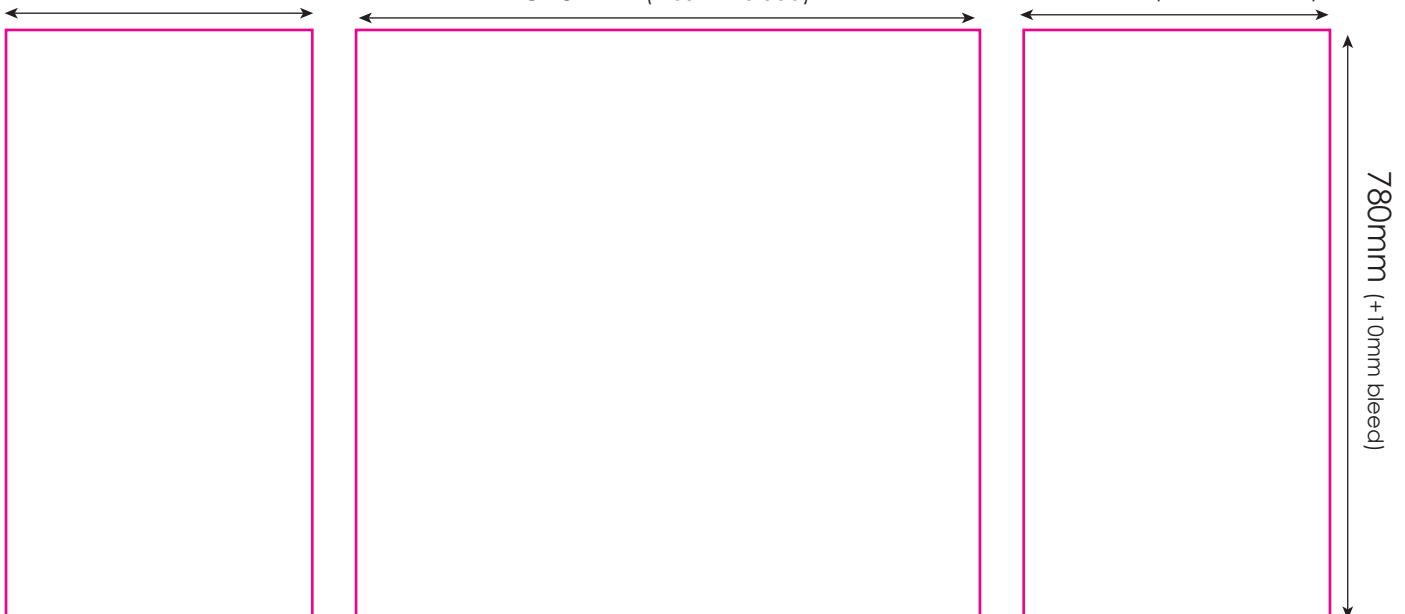

LEMONADE STAND

PELMET IMAGE AREA

770mm (+ 10mm bleed)

280mm (+ 10mm bleed)

SIDE IMAGE AREA

405mm (+ 35mm bleed)

FRONT IMAGE AREA

825mm (+ 35mm bleed)

SIDE IMAGE AREA

405mm (+ 35mm bleed)

780mm (+ 10mm bleed)