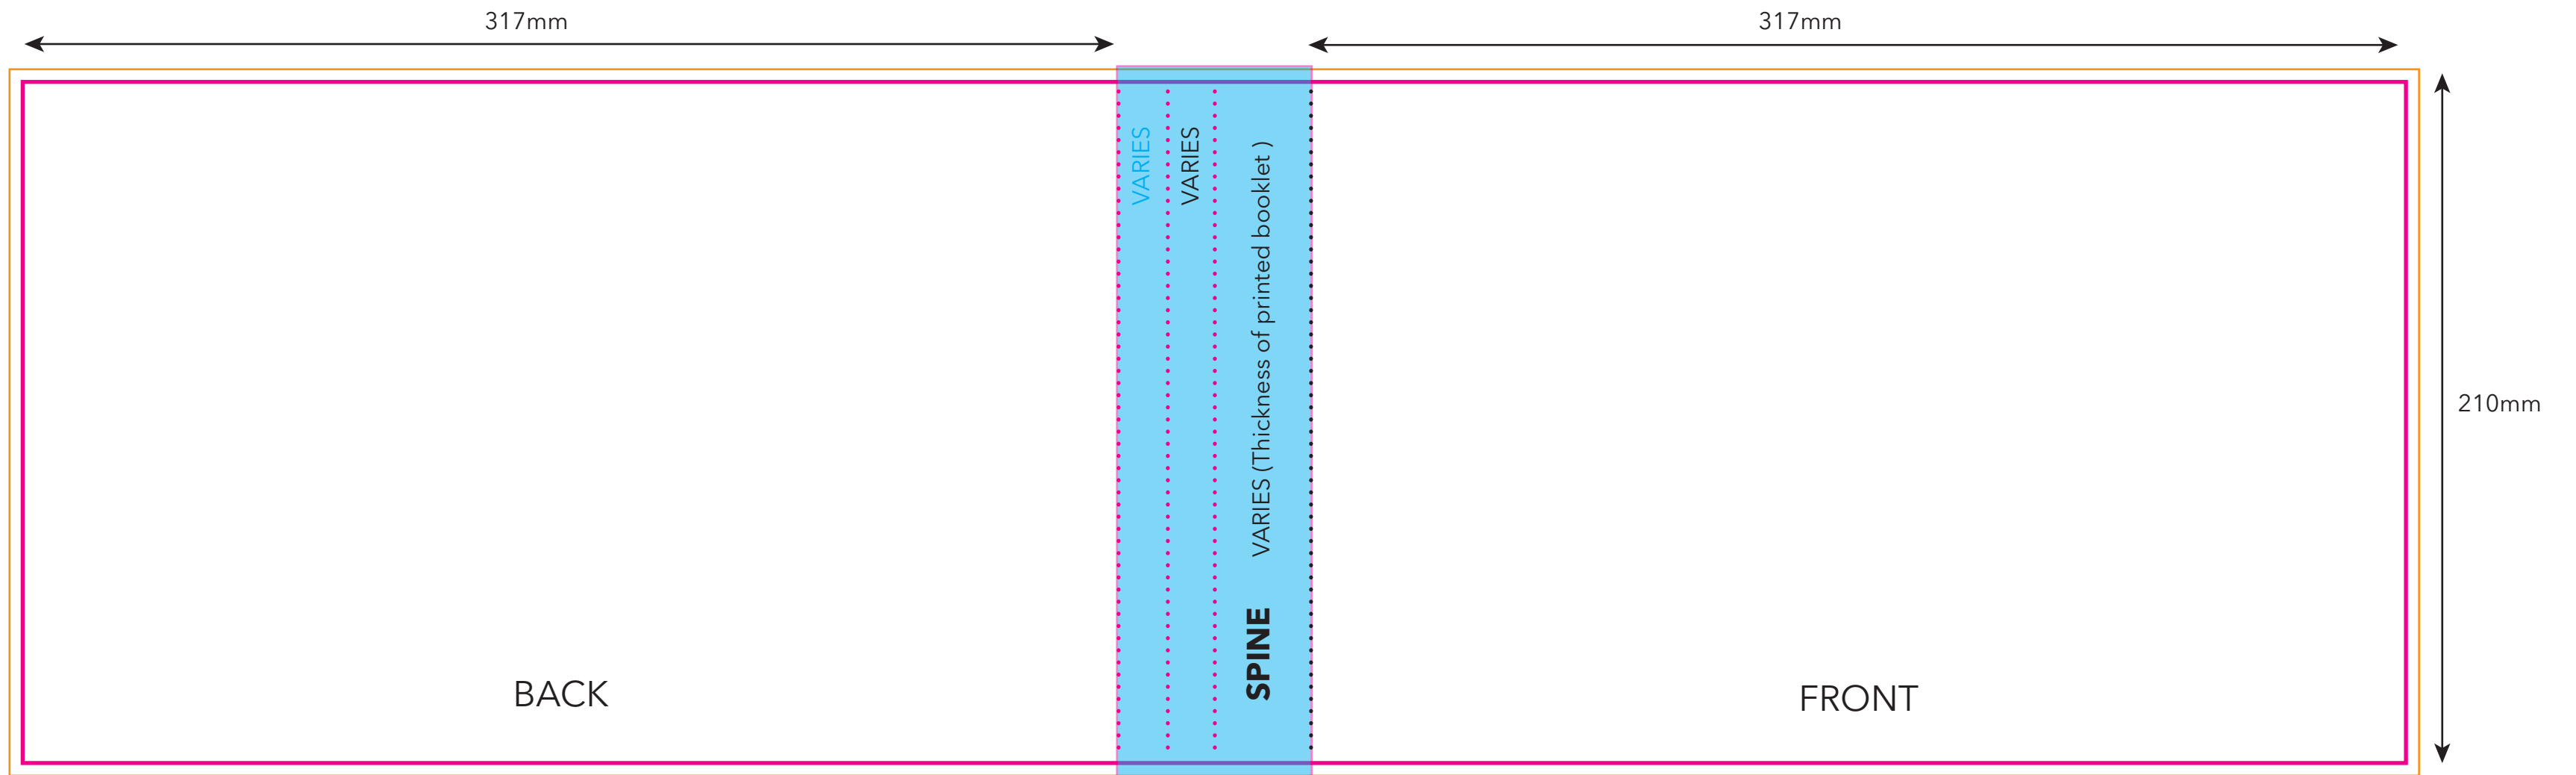

Oversize A4 Landscape Cover Canadian Binding

TRIM - The cut of the final piece (dotted lines indicate folds)
BLEED - Extend the artwork to this to bleed (3mm)
This area is varies in size as dictated by the size of the spine