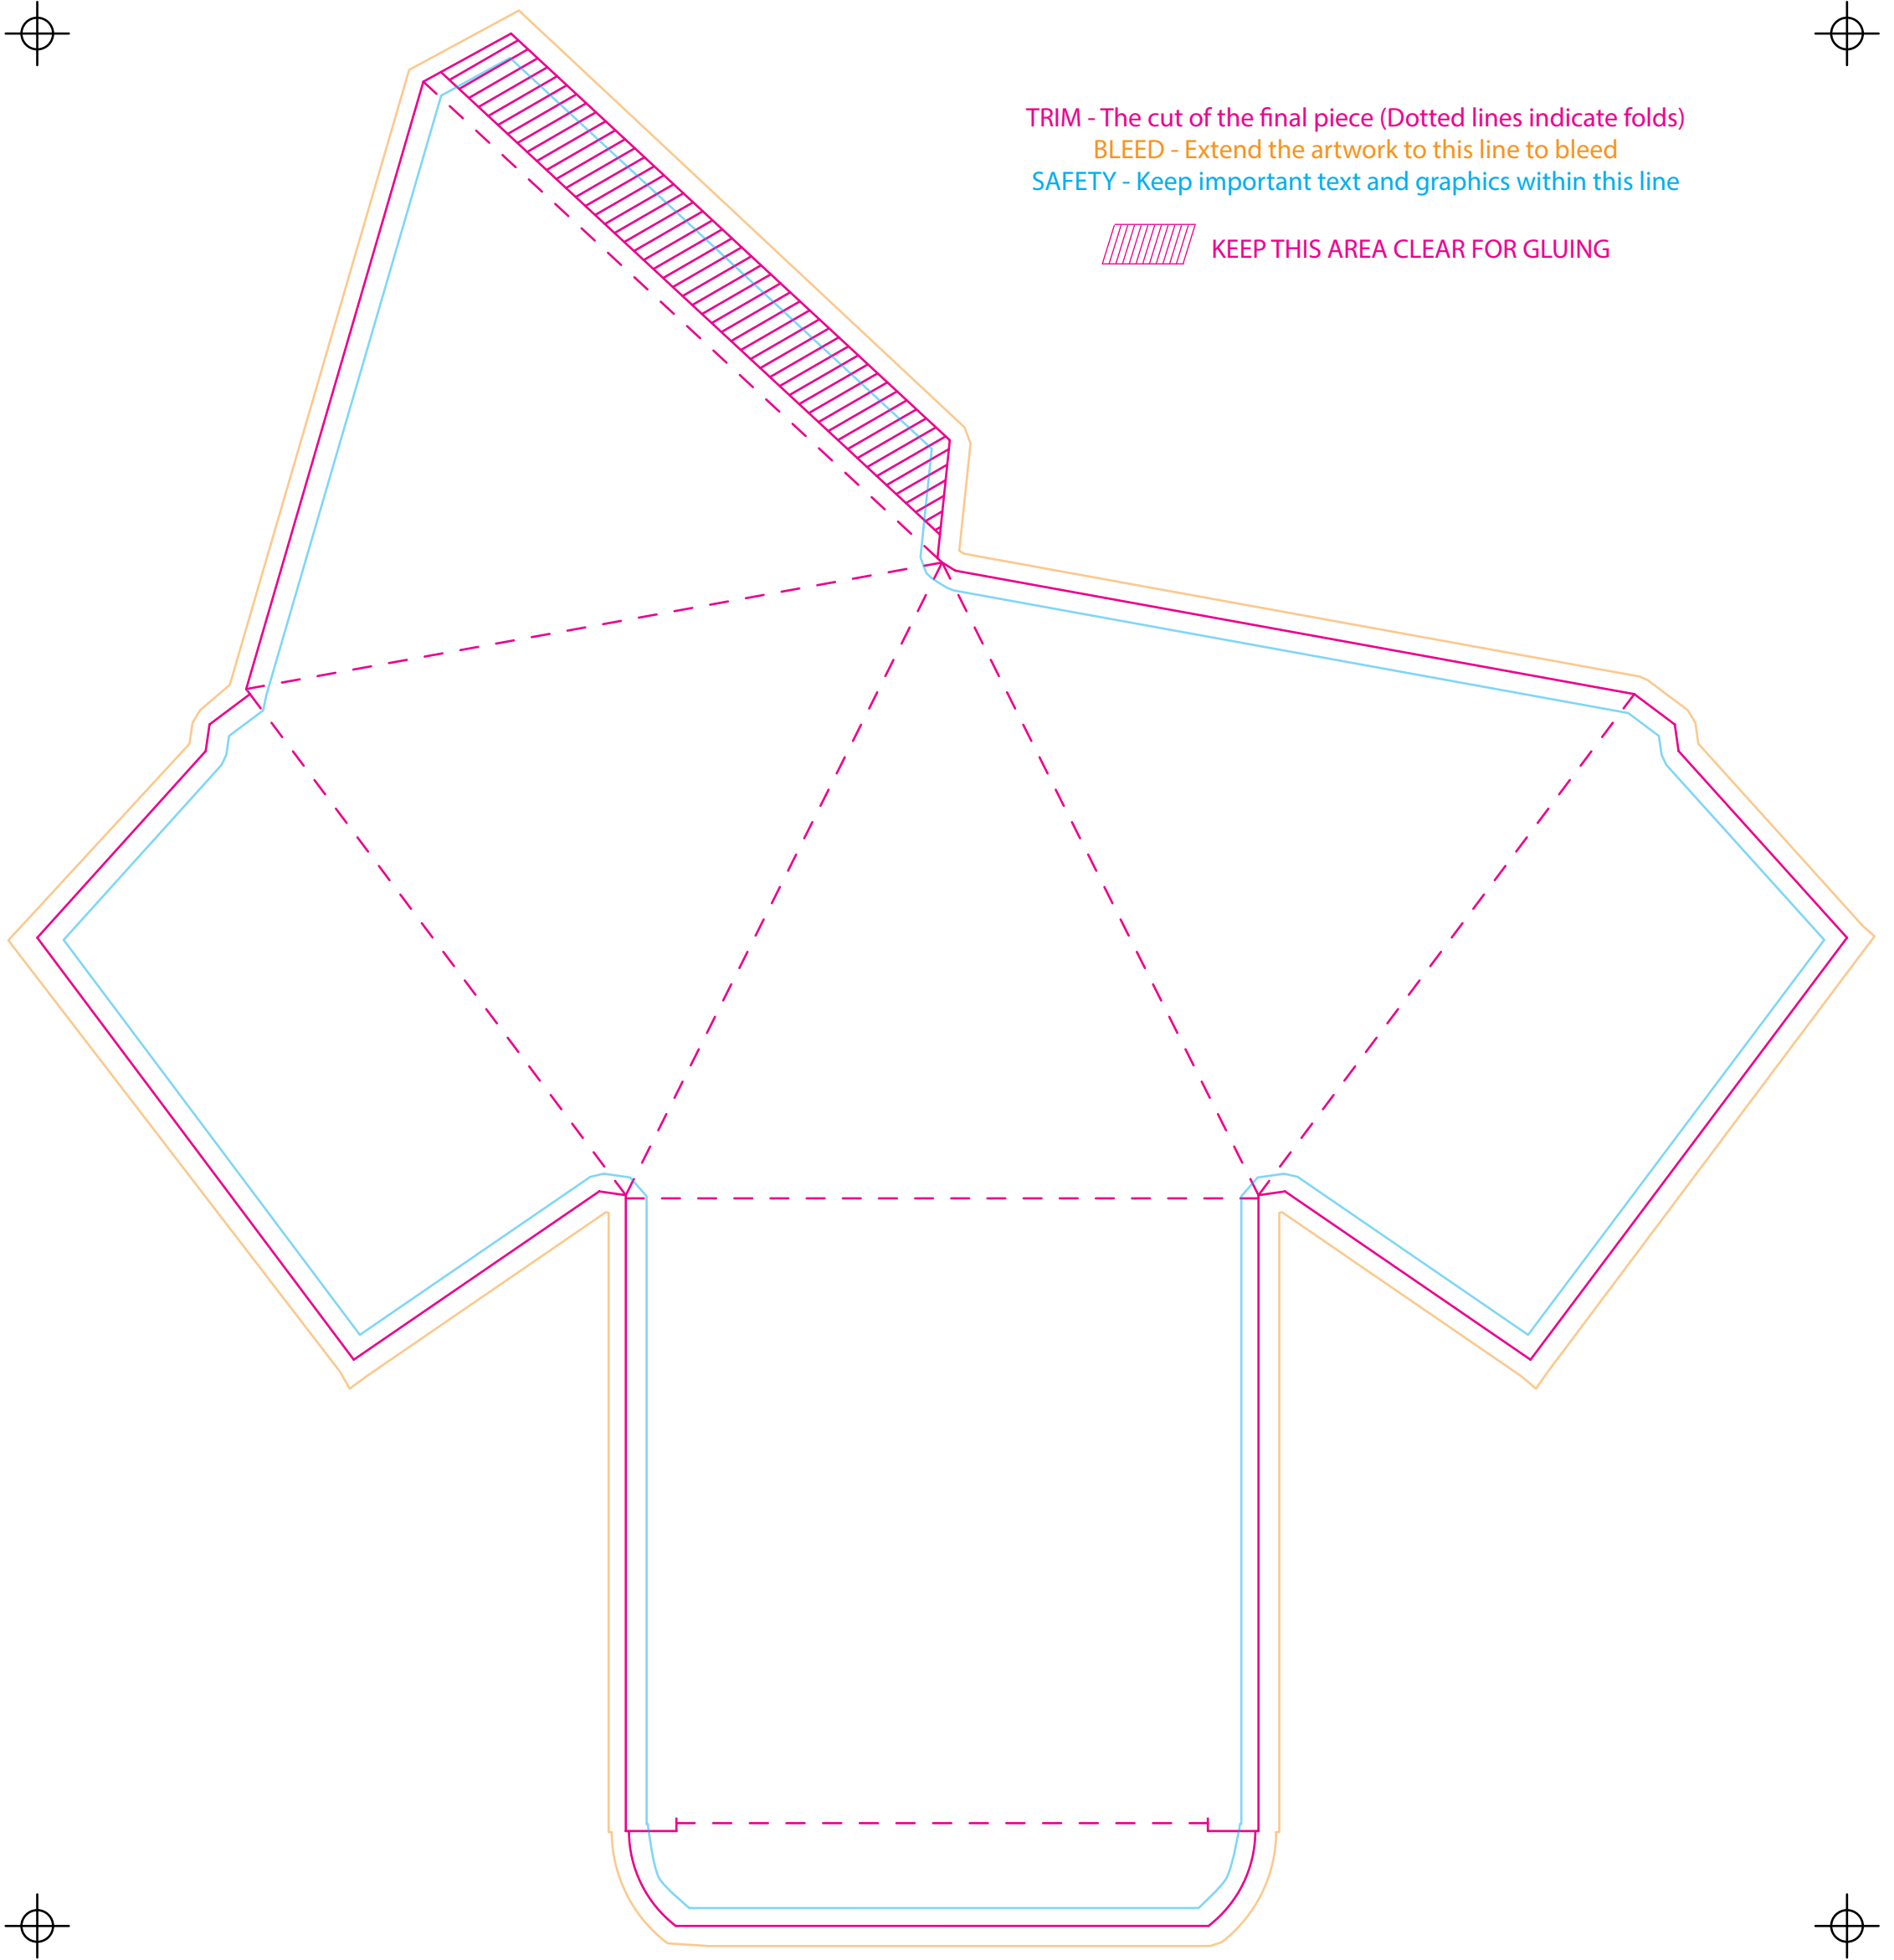

# PYRAMID BOX

TRIM - The cut of the final piece (Dotted lines indicate folds)

BLEED - Extend the artwork to this line to bleed

SAFETY - Keep important text and graphics within this line

 KEEP THIS AREA CLEAR FOR GLUING

286.05mm