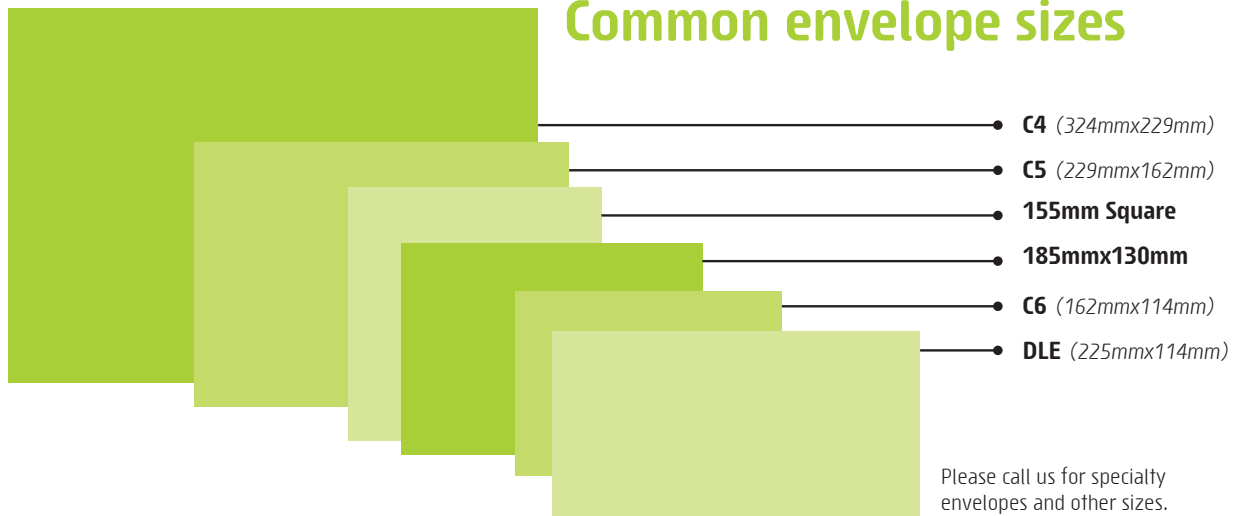

Common envelope sizes