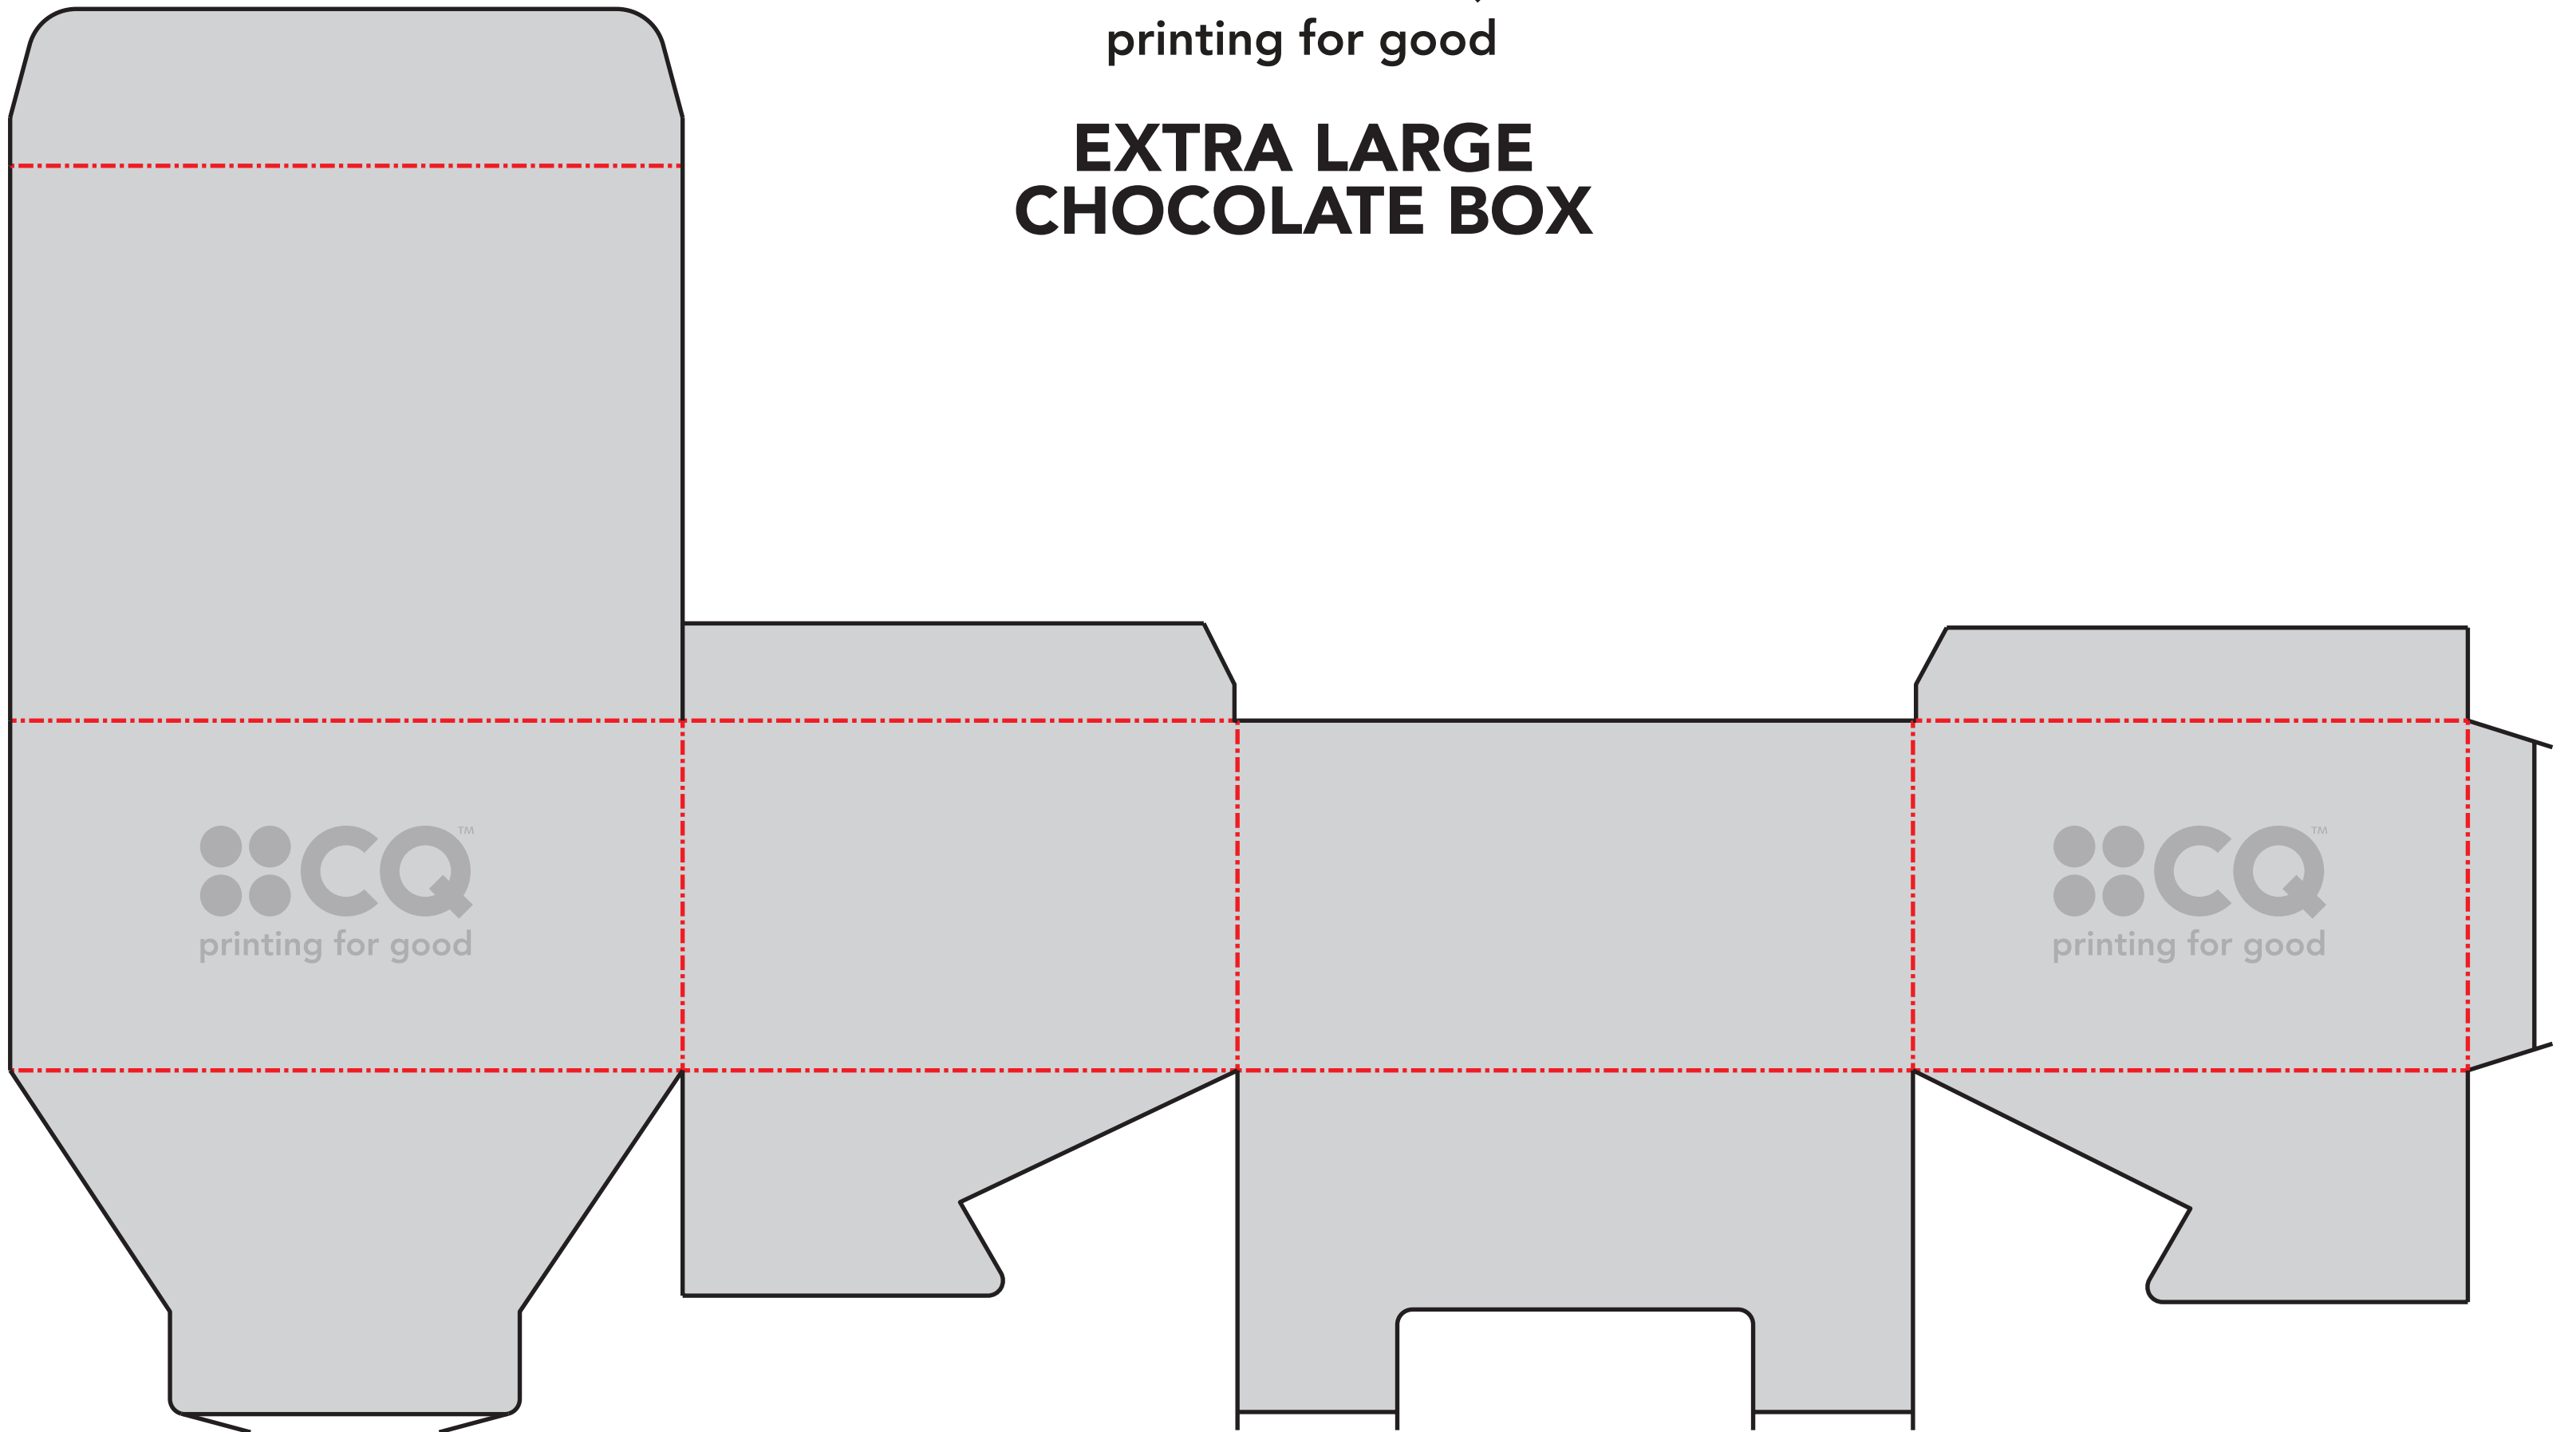

EXTRA LARGE CHOCOLATE BOX

PRINT SIDE UP