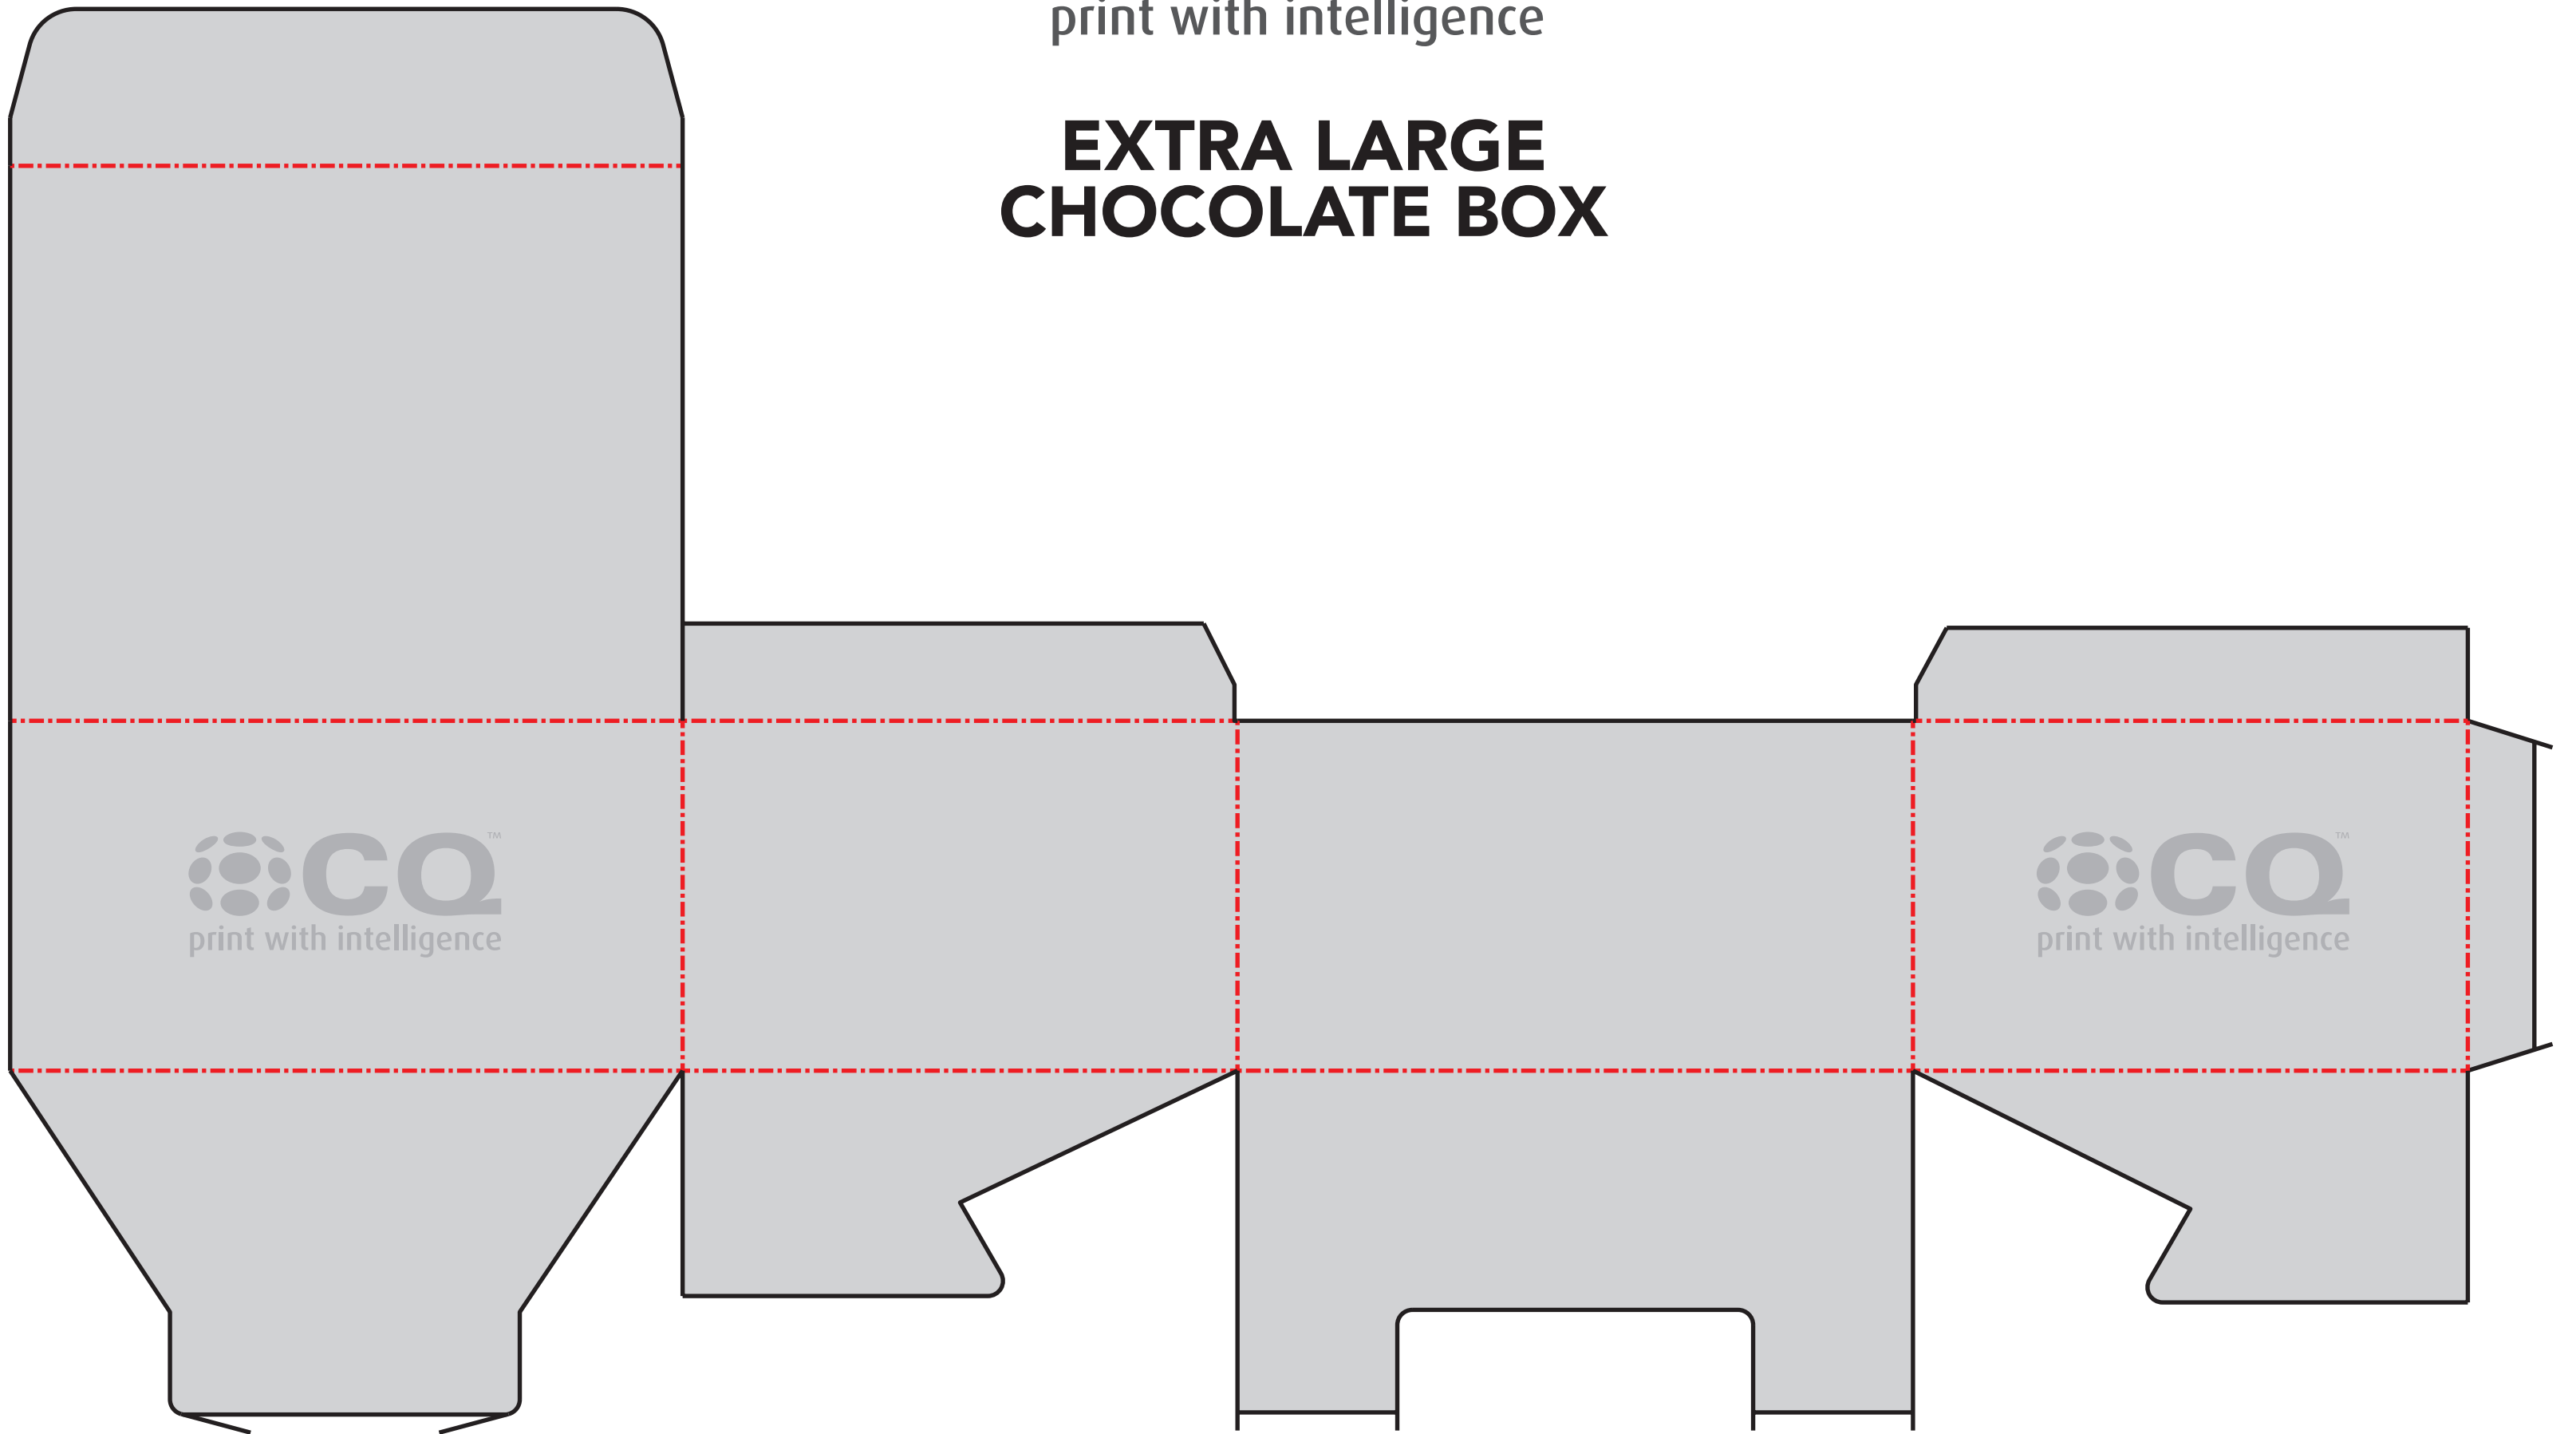

EXTRA LARGE CHOCOLATE BOX

PRINT SIDE UP